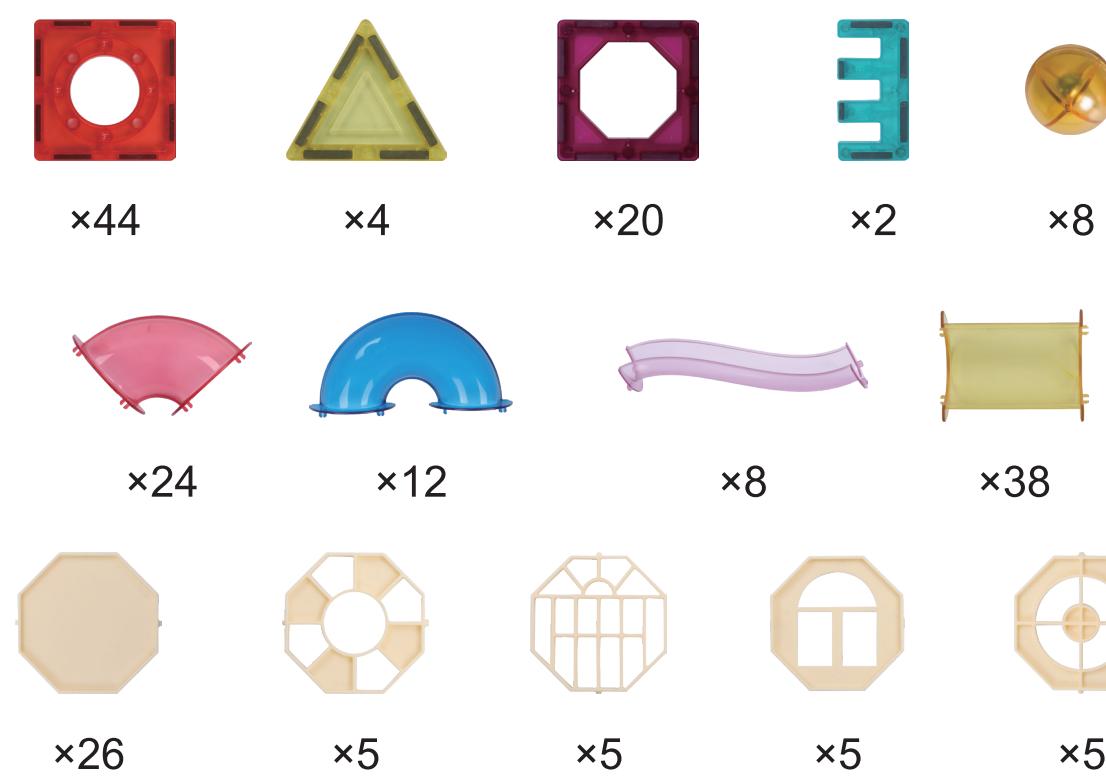

MAGNETIC TILES
MARBLE ROLLER II
Rainbow Set

Infinite creativity
with fun!

206
PCS

1

206 PCS

2

3

4

5

6

7

8

9

10

11

12

13

14

MAGNETIC TILES
MARBLE ROLLER II
Rainbow Set