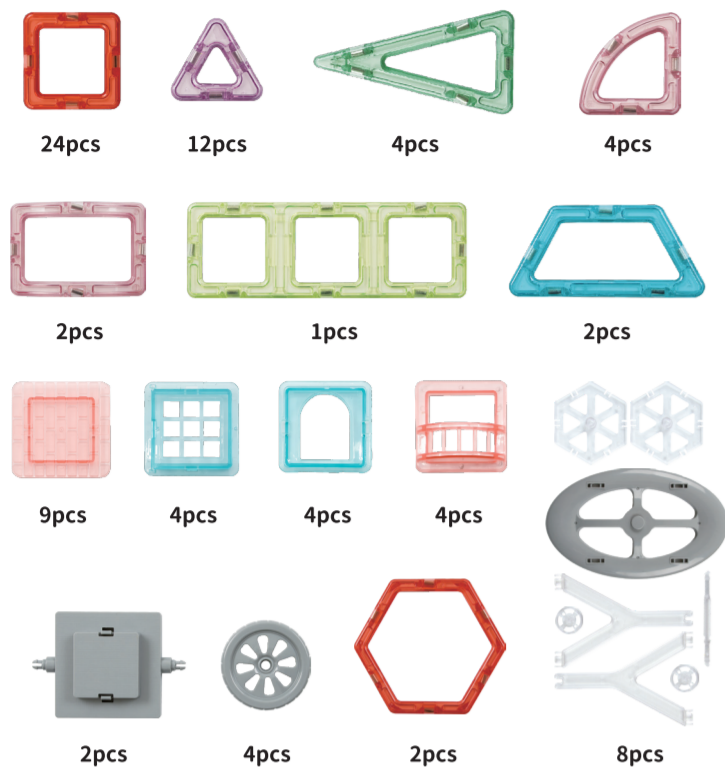

86PCS

THE SHAPE SHOWN HERE MAY NOT BE THE SAME COLOR AS THE ACTUAL PRODUCT

01

2D

02

2D

03

3D

04

3D

05

MAGICAL MAGNET II
ENHANCE THE INTELLECTUAL DEVELOPMENT AND CREATIVITY

3D

06

3D

07

3D

08

MAGICAL MAGNET II
ENHANCE THE INTELLECTUAL DEVELOPMENT AND CREATIVITY

86PCS