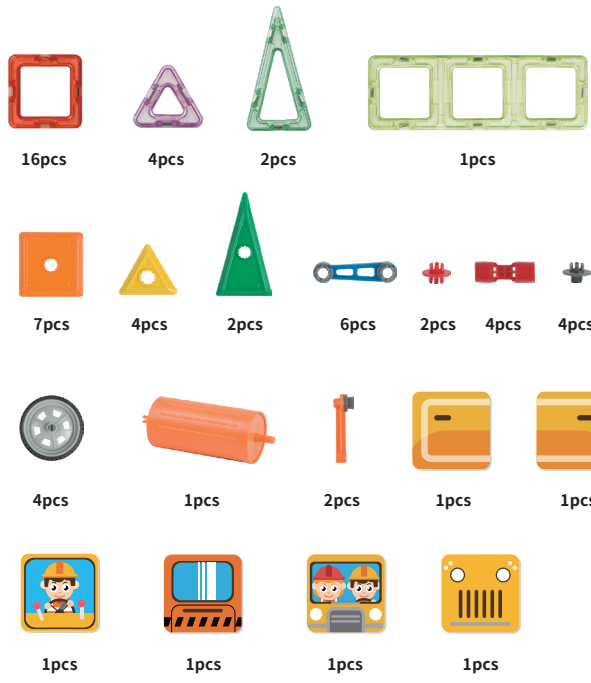

65PCS

The shard shown here may not be the same color as the actual product

01

2D

02

3D

03

MAGICAL MAGNET II
ENHANCE THE INTELLECTUAL DEVELOPMENT AND CREATIVITY

3D

04

MAGICAL MAGNET II
ENHANCE THE INTELLECTUAL DEVELOPMENT AND CREATIVITY
HEAVY EQUIPMENT SET

65 PCS