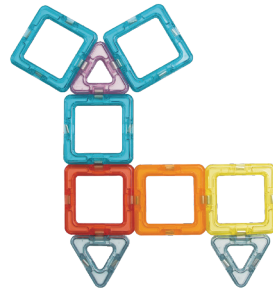

65PCS

The shard shown here may not be the same color as the actual product

01

2D

02

3D

03

MAGICAL MAGNET II
ENHANCE THE INTELLECTUAL DEVELOPMENT AND CREATIVITY

3D

04

MAGICAL MAGNET II
ENHANCE THE INTELLECTUAL DEVELOPMENT AND CREATIVITY
HEAVY EQUIPMENT SET

65 PCS